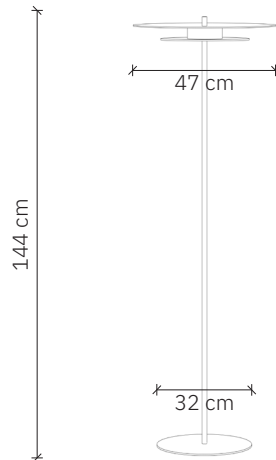

Aeroplan Floor

design: 2023, Cezary Zadorożny

Model	Aeroplan Floor
Material	Aluminium Glass
Finish	Painted aluminium, sanblasted glass
Dimensions	Lampshade diameter: 47 cm, base diameter: 32 cm, H: 144 cm
Power cord	Power cable in black silicone braid
Power supply	LED driver – integrated
Light Source	LED module 18W, dimmable (with an in-line dimmer)
Weight	6,9 kg

Aeroplan Floor

design: 2023, Cezary Zadorożny

Model	Aeroplan Floor
EAN code	5902730888192
Producer	LOFTLIGHT Bottonova Sp. z o. o.
Design	Cezary Zadorożny
Type	Floor lamp
Materials	Aluminium Sandblasted glass
Finish	Painted aluminium, sanblasted glass
Lampshade diameter	47 cm
Base diameter	32 cm
Height	144 cm
Power cord	Power cable in black silicone braid
Standard cord length	180 cm
Power supply	LED driver – integrated, 220-240V
Light source	LED module 18W, dimmable (with an in-line dimmer)
Light colour	3000 K
Light stream	~1800 lm
Color Rendering Index	95 Ra
Number of light points	1
Weight	6,9 kg
IP protection degree	IP20