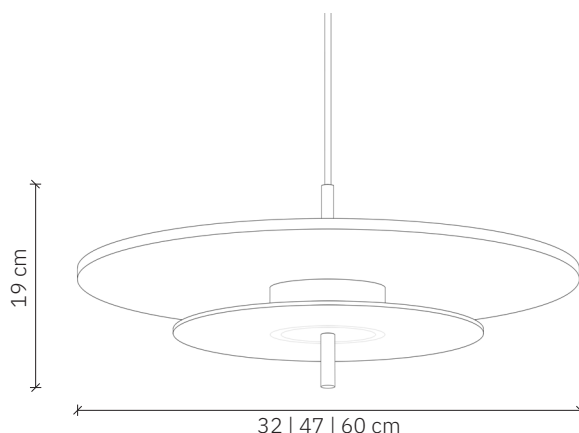

Aeroplan Pendant 32 | 47 | 60

design: 2024, Cezary Zadorożny

Model	Aeroplan Pendant
Material	Aluminium Glass
Finish	Painted aluminium, sanblasted glass
Dimensions	Ø 32 cm Ø 47 cm Ø 60 cm, H: 19 cm
Power cord	Power cable in black silicone braid
Power supply	LED driver – integrated
Light Source	LED module 24W, dimmable
Ceiling rose	Dedicated aluminum ceiling rose
Weight	32: 1,15 kg; 47: 1,95 kg; 60: 2,95 kg

* Over-tightening the lower steel nipple may lead to glass damage.

Aeroplan Pendant

design: 2024, Cezary Zadorożny

Model	Aeroplan Pendant
EAN code	32: 5902730888017; 47: 5902730887454; 60: 5902730888208
Producer	LOFTLIGHT Bottonova Sp. z o. o.
Design	Cezary Zadorożny
Type	Pendant lamp
Materials	Aluminium Sandblasted glass
Finish	Painted aluminium, sanblasted glass
Diameter	32 cm 47 cm 60 cm
Height	19 cm
Power cord	Power cable in black silicone braid
Standard cord length	120 cm
Power supply	LED driver – integrated, 220-240V
Light source	LED module 24W, dimmable
Light colour	3000 K
Light stream	~2400 lm
Color Rendering Index	95 Ra
Ceiling rose	Dedicated aluminum ceiling rose
Number of light points	1
Weight	32: 1,15 kg; 47: 1,95 kg; 60: 2,95 kg
IP protection degree	IP20