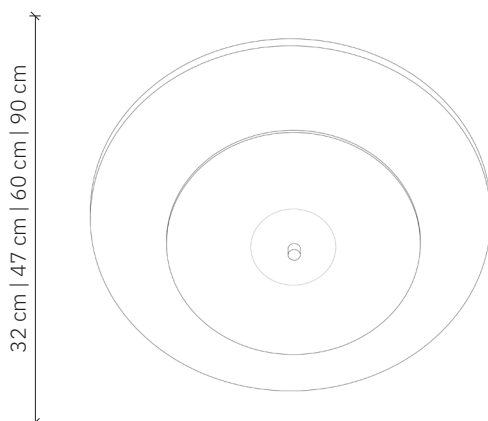

Aeroplan Plafon 32 | 47 | 60 | 90

design: 2023, Cezary Zadorożny

Model	Aeroplan Plafon
Material	Aluminium Glass
Finish	Painted aluminium, sanblasted glass
Dimensions	Ø 32 cm Ø 47 cm Ø 60 cm Ø 90 cm, H: 6,5 cm
Power supply	LED driver – integrated
Light Source	LED module 14W, dimmable
Weight	32: 1 kg; 47: 1,8 kg; 60: 2,8 kg

* Over-tightening the lower steel nipple may lead to glass damage.

Aeroplan Plafon 32 | 47 | 60 | 90

design: 2023, Cezary Zadorożny

Model	Aeroplan Plafon
EAN code Aeroplan Plafon 32	5902730880318
EAN code Aeroplan Plafon 47	5902730880325
EAN code Aeroplan Plafon 60	5902730880356
EAN code Aeroplan Plafon 90	5902730880363
Producer	LOFTLIGHT Bottonova Sp. z o. o.
Design	Cezary Zadorożny
Type	Ceiling lamp
Materials	Aluminium Sandblasted glass
Finish	Painted aluminium, sanblasted glass
Diameter	32 cm 47 cm 60 cm 90 cm
Height	6,5 cm
Power supply	LED driver – integrated, 220-240V
Light source	LED module 14W, dimmable
Light colour	3000 K
Light stream	~1400 lm
Color Rendering Index	95 Ra
Number of light points	1
Weight	32: 1 kg; 47: 1,8 kg; 60: 2,8 kg
IP protection degree	IP20