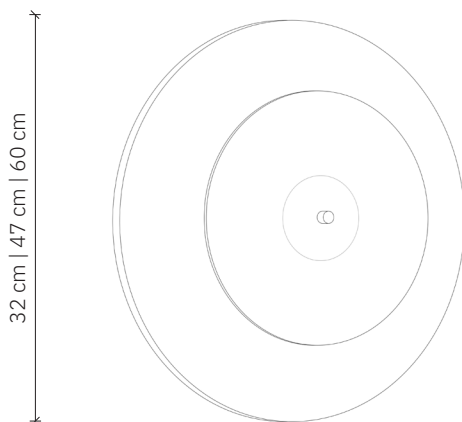

Aeroplan Wall 32 | 47 | 60

design: 2023, Cezary Zadorożny

Model	Aeroplan Wall
Material	Aluminium Glass
Finish	Painted aluminium, sanblasted glass
Dimensions	Ø 32 cm Ø 47 cm Ø 60 cm , H: 6,5 cm
Power supply	LED driver – integrated
Light Source	LED module 14W, dimmable
Weight	32: 1 kg; 47: 1,8 kg; 60: 2,8 kg

* Over-tightening the lower steel nipple may lead to glass damage.

Aeroplan Wall 32 | 47 | 60

design: 2023, Cezary Zadorożny

Model	Aeroplan Wall
EAN code	32: 5902730888239; 47: 5902730888246; 60: 5902730888505
Producer	LOFTLIGHT Bottonova Sp. z o. o.
Design	Cezary Zadorożny
Type	Pendant lamp
Materials	Aluminium Sandblasted glass
Finish	Painted aluminium, sanblasted glass
Diameter	32 cm 47 cm 60 cm
Height	6,5 cm
Power supply	LED driver – integrated, 220-240V
Light source	LED module 14W, dimmable
Light colour	2700 K
Light stream	~1400 lm
Color Rendering Index	95 Ra
Number of light points	1
Weight	32: 1 kg; 47: 1,8 kg; 60: 2,8 kg
IP protection degree	IP20