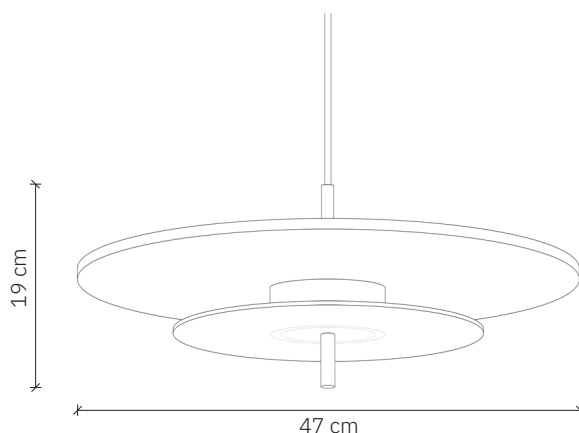

Aeroplan Wood Pendant

design: 2024, Cezary Zadorożny

Model	Aeroplan Wood Pendant
Material	Wood Aluminium Glass
Finish	Raw wood, painted aluminium, sanblasted glass
Dimensions	Ø 47 cm, H: 19 cm
Power cord	Power cable in black silicone braid
Power supply	LED driver – integrated
Light Source	LED module 24W, dimmable
Ceiling rose	Dedicated aluminum ceiling rose
Weight	-

* Over-tightening the lower steel nipple may lead to glass damage.

Aeroplan Wood Pendant

design: 2024, Cezary Zadorożny

Model	Aeroplan Wood Pendant
EAN code	5902730889090
Producer	LOFTLIGHT Bottonova Sp. z o. o.
Design	Cezary Zadorożny
Type	Pendant lamp
Materials	American walnut wood Aluminium Sandblasted glass
Finish	Raw wood, painted aluminium, sanblasted glass
Diameter	47 cm
Height	19 cm
Power cord	Power cable in black silicone braid
Standard cord length	120 cm
Power supply	LED driver – integrated, 220-240V
Light source	LED module 24W, dimmable
Light colour	3000 K
Light stream	~2400 lm
Color Rendering Index	95 Ra
Ceiling rose	Dedicated aluminum ceiling rose
Number of light points	1
Weight	-
IP protection degree	IP20