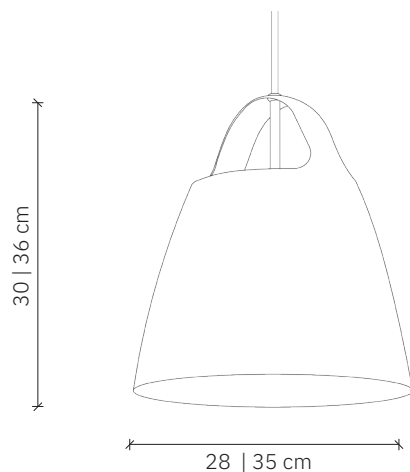

Belcanto IP65

design: 2020, Cezary Zadorożny

Model	Belcanto IP65
Material	Aluminium
Finish	Painted aluminium
Dimensions	Ø 23 cm, H: 22 cm, Ø 30 cm, H: 29 cm Ø 45 cm, H: 39 cm, Ø 60 cm, H: 46 cm
Power cord	Power cable in black silicone braid
Power supply	220-240 V
Light Source	E27 max. 12 W (not included)
Ceiling rose	Dedicated aluminum ceiling rose
Weight	28: 0,87 kg; 35: 1,25 kg

Belcanto IP65

design: 2020, Cezary Zadorożny

Model	Belcanto IP65
EAN code	28: 5902730887164; 35: 5902730887171
Producer	LOFTLIGHT Bottonova Sp. z o. o.
Design	Cezary Zadorożny
Type	Pendant lamp
Materials	Aluminium
Finish	Painted aluminium
Diameter	28 35 cm
Height	30 36 cm
Power cord	Power cable in black silicone braid
Standard cord length	120 cm
Power supply	220-240 V
Light source	E27 max. 12 W (not included)
Ceiling rose	Dedicated aluminum ceiling rose
Number of light points	1
Weight	28: 0,87 kg; 35: 1,25 kg
IP protection degree	IP65