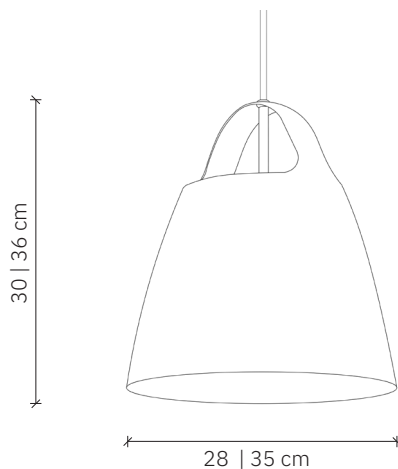

# Belcanto

design: 2020, Cezary Zadorożny

<b>Model</b>	Belcanto
<b>Material</b>	Aluminium
<b>Finish</b>	Painted aluminium
<b>Dimensions</b>	Ø 23 cm, H: 22 cm, Ø 30 cm, H: 29 cm Ø 45 cm, H: 39 cm, Ø 60 cm, H: 46 cm
<b>Power cord</b>	Power cable in black silicone braid
<b>Power supply</b>	220-240V
<b>Light Source</b>	E27 max. 60W (not included)
<b>Ceiling rose</b>	Dedicated aluminum ceiling rose
<b>Weight</b>	28: 0,87 kg; 35: 1,25 kg

# Belcanto

design: 2020, Cezary Zadorożny

Model	Belcanto
EAN code	28: 5902730886891; 35: 5902730886907
Producer	LOFTLIGHT   Bottonova Sp. z o. o.
Design	Cezary Zadorożny
Type	Pendant lamp
Materials	Aluminium
Finish	Painted aluminium
Diameter	28   35 cm
Height	30   36 cm
Power cord	Power cable in black silicone braid
Standard cord length	120 cm
Power supply	220-240V
Light source	E27 max. 60W (not included)
Ceiling rose	Dedicated aluminum ceiling rose
Number of light points	1
Weight	28: 0,87 kg; 35: 1,25 kg
IP protection degree	IP20