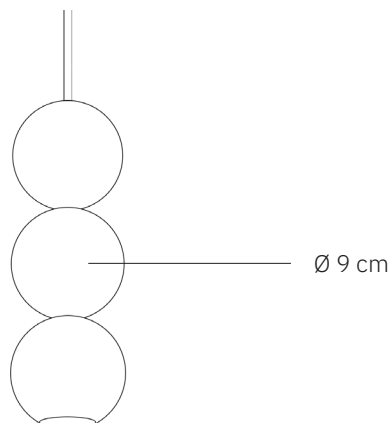

# Bola Bola LED 1 | 2 | 3 | 4 | 5

design: Cezary Zadorożny

Schematic drawing

<b>Model</b>	Bola Bola LED
<b>Material</b>	Steel
<b>Finish</b>	Painted steel
<b>Dimensions</b>	Ø 9 cm, lamp height depends on number of spheres
<b>Power cord</b>	Power cable in black silicone braid
<b>Power supply</b>	LED driver – integrated
<b>Light Source</b>	LED module 6W, dimmable
<b>Ceiling rose</b>	Dedicated steel ceiling rose
<b>Weight</b>	-

**Bola Bola LED** 1 | 2 | 3 | 4 | 5

design: Cezary Zadorożny

Model	Bola Bola LED
EAN code (1 sphere)	5902730889687
EAN code (2 spheres)	5902730889694
EAN code (3 spheres)	5902730889700
EAN code (4 spheres)	5902730889717
EAN code (5 spheres)	5902730889724
Producer	LOFTLIGHT   Bottonova Sp. z o. o.
Design	Cezary Zadorożny
Type	Pendant lamp
Materials	Steel
Finish	Painted steel
Diameter (1 sphere)	9 cm
Height	Depends on number of spheres
Available number of spheres	1   2   3   4   5
Power cord	Power cable in black silicone braid
Standard cord length	120 cm
Power supply	LED driver – integrated, 220-240V
Light source	LED module 6W, dimmable
Light colour	3000K
Light stream	~600 lm
Color Rendering Index	95 Ra
Ceiling rose	Dedicated steel ceiling rose
Number of light points	1
Weight	-
IP protection degree	IP20