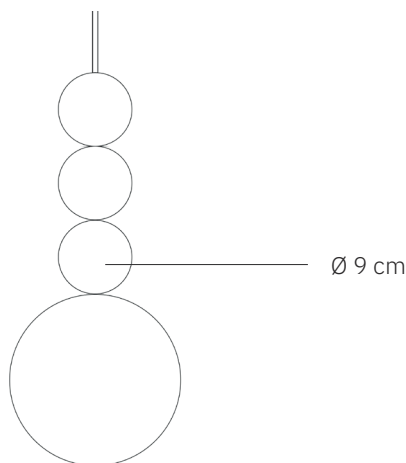

Bola Bola E27 Brass 1 | 2 | 3 | 4 | 5

design: Cezary Zadorożny

Schematic drawing

Model	Bola Bola E27 Brass
Material	Brass
Finish	Hand-polished brass
Dimensions	Ø 9 cm, lamp height depends on number of spheres
Power cord	Power cable in black silicone braid
Power supply	220-240V
Light Source	E27 max. 60W (not included)
Ceiling rose	Dedicated steel ceiling rose
Weight	-

Bola Bola E27 Brass 1 | 2 | 3 | 4 | 5

design: Cezary Zadorożny

Model	Bola Bola E27 Brass
EAN code (1 sphere)	5902730889830
EAN code (2 spheres)	5902730889847
EAN code (3 spheres)	5902730889854
EAN code (4 spheres)	5902730889861
EAN code (5 spheres)	5902730889878
Producer	LOFTLIGHT Bottonova Sp. z o. o.
Design	Cezary Zadorożny
Type	Pendant lamp
Materials	Brass
Finish	Hand-polished brass
Diameter (1 sphere)	9 cm
Height	Depends on number of spheres
Available number of spheres	1 2 3 4 5
Power cord	Power cable in black silicone braid
Standard cord length	120 cm
Power supply	220-240V
Light source	E27 max. 60W (not included)
Ceiling rose	Dedicated steel ceiling rose
Number of light points	1
Weight	-
IP protection degree	IP20