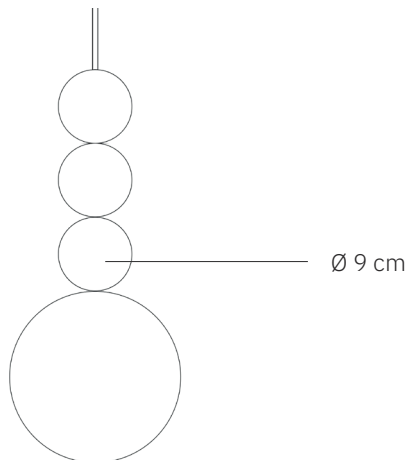

Bola Bola Steel E27 1 | 2 | 3 | 4 | 5

design: Cezary Zadorożny

Schematic drawing

Model	Bola Bola Steel E27
Material	Inox steel
Finish	Hand-polished steel
Dimensions	Ø 9 cm, lamp height depends on number of balls
Power cord	Power cable in black silicone braid
Power supply	220-240V
Light Source	E27 max. 60W (not included)
Ceiling rose	Dedicated steel ceiling rose
Weight	-

Bola Bola Steel E27 1 | 2 | 3 | 4 | 5

design: Cezary Zadorożny

Model	Bola Bola Steel E27
EAN code (1 sphere)	5902730889830
EAN code (2 spheres)	5902730889847
EAN code (3 spheres)	5902730889854
EAN code (4 spheres)	5902730889861
EAN code (5 spheres)	5902730889878
Producer	LOFTLIGHT Bottonova Sp. z o. o.
Design	Cezary Zadorożny
Type	Pendant lamp
Materials	Inox steel
Finish	Hand-polished steel
Diameter (1 ball)	9 cm
Height	Depends on number of balls
Available number of balls	1 2 3 4 5
Power cord	Power cable in black silicone braid
Standard cord length	120 cm
Power supply	220-240V
Light source	E27 max. 60W (not included)
Ceiling rose	Dedicated steel ceiling rose
Number of light points	1
Weight	-
IP protection degree	IP20