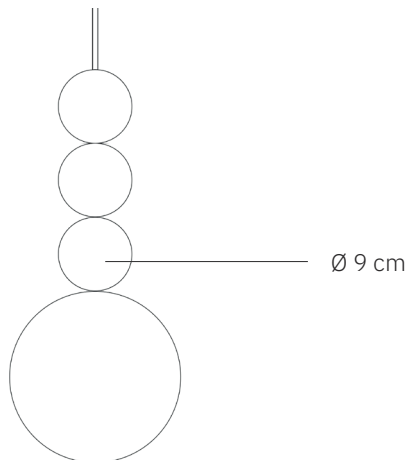

# Bola Bola E27 Velvet 1 | 2 | 3 | 4 | 5

design: Cezary Zadorożny

Schematic drawing

<b>Model</b>	Bola Bola E27 Velvet
<b>Material</b>	Steel
<b>Finish</b>	Steel covered with velvet structure
<b>Dimensions</b>	Ø 9 cm, lamp height depends on number of balls
<b>Power cord</b>	Power cable in black silicone braid
<b>Power supply</b>	220-240V
<b>Light Source</b>	E27 max. 60W (not included)
<b>Ceiling rose</b>	Dedicated steel ceiling rose
<b>Weight</b>	-

# Bola Bola E27 Velvet 1 | 2 | 3 | 4 | 5

design: Cezary Zadorożny

Model	Bola Bola E27 Velvet
EAN code (1 sphere)	5902730880073
EAN code (2 spheres)	5902730880080
EAN code (3 spheres)	5902730880097
EAN code (4 spheres)	5902730880103
EAN code (5 spheres)	5902730880110
Producer	LOFTLIGHT   Bottonova Sp. z o. o.
Design	Cezary Zadorożny
Type	Pendant lamp
Materials	Steel
Finish	Steel covered with velvet structure
Diameter (1 ball)	9 cm
Height	Depends on number of balls
Available number of balls	1   2   3   4   5
Power cord	Power cable in black silicone braid
Standard cord length	120 cm
Power supply	220-240V
Light source	E27 max. 60W (not included)
Ceiling rose	Dedicated steel ceiling rose
Number of light points	1
Weight	-
IP protection degree	IP20