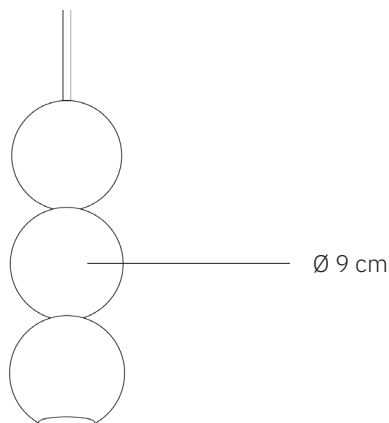

Bola Bola Brass LED 1 | 2 | 3 | 4 | 5

design: Cezary Zadorożny

Schematic drawing

Model	Bola Bola Brass LED
Material	Brass
Finish	Hand-polished brass
Dimensions	Ø 9 cm, lamp height depends on number of balls
Power cord	Power cable in black silicone braid
Power supply	LED driver – integrated
Light Source	LED module 6W, dimmable
Ceiling rose	Dedicated steel ceiling rose
Weight	-

Bola Bola Brass LED 1 | 2 | 3 | 4 | 5

design: Cezary Zadorożny

Model	Bola Bola Brass LED
EAN code (1 sphere)	5902730889588
EAN code (2 spheres)	5902730889595
EAN code (3 spheres)	5902730889601
EAN code (4 spheres)	5902730889618
EAN code (5 spheres)	5902730889625
Producer	LOFTLIGHT Bottonova Sp. z o. o.
Design	Cezary Zadorożny
Type	Pendant lamp
Materials	Brass
Finish	Hand-polished brass
Diameter (1 sphere)	9 cm
Height	Depends on number of spheres
Available number of spheres	1 2 3 4 5
Power cord	Power cable in black silicone braid
Standard cord length	120 cm
Power supply	LED driver – integrated, 220-240V
Light source	LED module 6W, dimmable
Light colour	3000K
Light stream	~600 lm
Color Rendering Index	95 Ra
Ceiling rose	Dedicated steel ceiling rose
Number of light points	1
Weight	-
IP protection degree	IP20