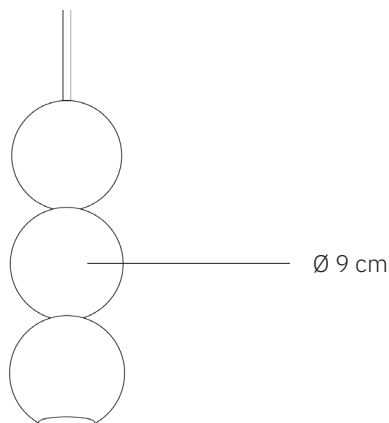

Bola Bola Steel LED 1 | 2 | 3 | 4 | 5

design: Cezary Zadorożny

Schematic drawing

Model	Bola Bola Steel LED
Material	Inox steel
Finish	Hand-polished steel
Dimensions	Ø 9 cm, lamp height depends on number of spheres
Power cord	Power cable in black silicone braid
Power supply	LED driver – integrated
Light Source	LED module 6W, dimmable
Ceiling rose	Dedicated steel ceiling rose
Weight	-

Bola Bola Steel LED 1 | 2 | 3 | 4 | 5

design: Cezary Zadorożny

Model	Bola Bola Steel LED
EAN code (1 sphere)	5902730889632
EAN code (2 spheres)	5902730889649
EAN code (3 spheres)	5902730889656
EAN code (4 spheres)	5902730889663
EAN code (5 spheres)	5902730889670
Producer	LOFTLIGHT Bottonova Sp. z o. o.
Design	Cezary Zadorożny
Type	Pendant lamp
Materials	Inox steel
Finish	Hand-polished steel
Diameter (1 sphere)	9 cm
Height	Depends on number of spheres
Available number of spheres	1 2 3 4 5
Power cord	Power cable in black silicone braid
Standard cord length	120 cm
Power supply	LED driver – integrated, 220-240V
Light source	LED module 6W, dimmable
Light colour	3000K
Light stream	~600 lm
Color Rendering Index	95 Ra
Ceiling rose	Dedicated steel ceiling rose
Number of light points	1
Weight	-
IP protection degree	IP20