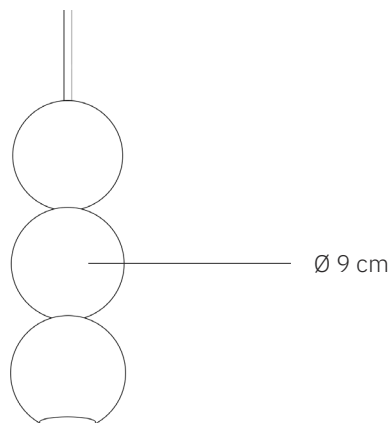

Bola Bola Velvet LED 1 | 2 | 3 | 4 | 5

design: Cezary Zadorożny

Model	Bola Bola Vevet LED
Material	Steel
Finish	Steel covered with velvet structure
Dimensions	Ø 9 cm, lamp height depends on number of balls
Power cord	Power cable in black silicone braid
Power supply	LED driver – integrated
Light Source	LED module 6W, dimmable
Ceiling rose	Dedicated steel ceiling rose
Weight	-

Bola Bola Velvet LED 1 | 2 | 3 | 4 | 5

design: Cezary Zadorożny

Model	Bola Bola Velvet LED
EAN code (1 sphere)	5902730889533
EAN code (2 spheres)	5902730889540
EAN code (3 spheres)	5902730889557
EAN code (4 spheres)	5902730889564
EAN code (5 spheres)	5902730889571
Producer	LOFTLIGHT Bottonova Sp. z o. o.
Design	Cezary Zadorożny
Type	Pendant lamp
Materials	Steel
Finish	Steel covered with velvet structure
Diameter (1 ball)	9 cm
Height	Depends on number of balls
Available number of balls	1 2 3 4 5
Power cord	Power cable in black silicone braid
Standard cord length	120 cm
Power supply	LED driver – integrated, 220-240V
Light source	LED module 6W, dimmable
Light colour	3000K
Light stream	~600 lm
Color Rendering Index	95 Ra
Ceiling rose	Dedicated steel ceiling rose
Number of light points	1
Weight	-
IP protection degree	IP20