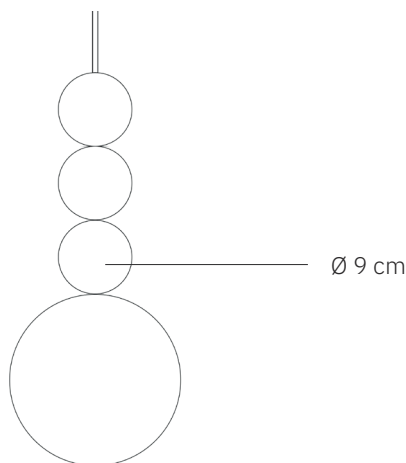

Bola Bola E27 1 | 2 | 3 | 4 | 5

design: Cezary Zadorożny

Schematic drawing

| | |
|---------------------|--|
| Model | Bola Bola E27 |
| Material | Steel |
| Finish | Painted steel |
| Dimensions | Ø 9 cm, lamp height depends on number of spheres |
| Power cord | Power cable in black silicone braid |
| Power supply | 220-240V |
| Light Source | E27 max. 60W (not included) |
| Ceiling rose | Dedicated steel ceiling rose |
| Weight | - |

Bola Bola E27 1 | 2 | 3 | 4 | 5

design: Cezary Zadorożny

| | |
|-----------------------------|-------------------------------------|
| Model | Bola Bola E27 |
| EAN code (1 sphere) | 5902730889885 |
| EAN code (2 spheres) | 5902730889892 |
| EAN code (3 spheres) | 5902730889908 |
| EAN code (4 spheres) | 5902730889915 |
| EAN code (5 spheres) | 5902730889922 |
| Producer | LOFTLIGHT Bottonova Sp. z o. o. |
| Design | Cezary Zadorożny |
| Type | Pendant lamp |
| Materials | Steel |
| Finish | Painted steel |
| Diameter (1 sphere) | 9 cm |
| Height | Depends on number of spheres |
| Available number of spheres | 1 2 3 4 5 |
| Power cord | Power cable in black silicone braid |
| Standard cord length | 120 cm |
| Power supply | 220-240V |
| Light source | E27 max. 60W (not included) |
| Ceiling rose | Dedicated steel ceiling rose |
| Number of light points | 1 |
| Weight | - |
| IP protection degree | IP20 |