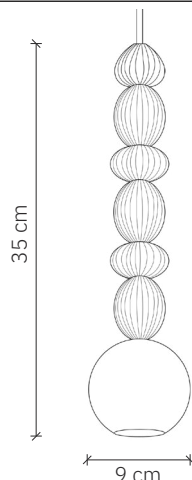

# Bola Queen 1

design: 2023, Cezary Zadorożny

<b>Model</b>	Bola Queen 1
<b>Material</b>	Aluminium   Brass
<b>Finish</b>	Painted aluminium
<b>Dimensions</b>	Ø 9 cm, H: 35 cm
<b>Power cord</b>	Power cable in black silicone braid
<b>Power supply</b>	LED driver – integrated
<b>Light Source</b>	LED module 6W, dimmable
<b>Ceiling rose</b>	Dedicated aluminum ceiling rose
<b>Weight</b>	0,9 kg

# Bola Queen 1

design: 2023, Cezary Zadorożny

Model	Bola Queen 1
EAN code	5902730888512
Producer	LOFTLIGHT   Bottonova Sp. z o. o.
Design	Cezary Zadorożny
Type	Pendant lamp
Materials	Aluminium   Brass
Finish	Painted aluminium
Diameter	9 cm
Height	35 cm
Number of brass elements	6
Number of balls	1
Power cord	Power cable in black silicone braid
Standard cord length	120 cm
Power supply	LED driver – integrated, 220-240V
Light source	LED module 6W, dimmable
Light colour	3000K
Light stream	~600 lm
Color Rendering Index	95 Ra
Ceiling rose	Dedicated aluminum ceiling rose
Number of light points	1
Weight	0,9 kg
IP protection degree	IP20