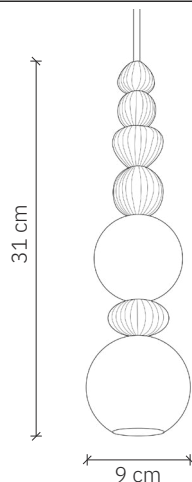

Bola Queen 2

design: 2023, Cezary Zadorożny

Model	Bola Queen 2
Material	Aluminium Brass
Finish	Painted aluminium
Dimensions	Ø 9 cm, H: 31 cm
Power cord	Power cable in black silicone braid
Power supply	LED driver – integrated
Light Source	LED module 6W, dimmable
Ceiling rose	Dedicated aluminium ceiling rose
Weight	1,6 kg

Bola Queen 2

design: 2023, Cezary Zadorożny

Model	Bola Queen 2
EAN code	5902730888529
Producer	LOFTLIGHT Bottonova Sp. z o. o.
Design	Cezary Zadorożny
Type	Pendant lamp
Materials	Aluminium Brass
Finish	Painted aluminium
Diameter	9 cm
Height	31 cm
Number of brass elements	5
Number of balls	2
Power cord	Power cable in black silicone braid
Standard cord length	120 cm
Power supply	LED driver – integrated, 220-240V
Light source	LED module 6W, dimmable
Light colour	3000K
Light stream	~600 lm
Color Rendering Index	95 Ra
Ceiling rose	Dedicated aluminium ceiling rose
Number of light points	1
Weight	1,6 kg
IP protection degree	IP20