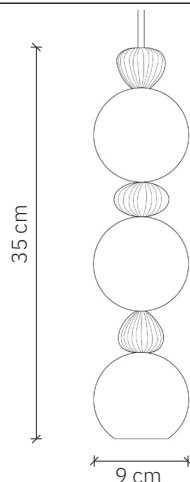

Bola Queen 3

design: 2023, Cezary Zadorożny

Model	Bola Queen 3
Material	Aluminium Brass
Finish	Painted aluminium
Dimensions	Ø 9 cm, H: 35 cm
Power cord	Power cable in black silicone braid
Power supply	LED driver – integrated
Light Source	LED module 6W, dimmable
Ceiling rose	Dedicated aluminium ceiling rose
Weight	1,2 kg

Bola Queen 3

design: 2023, Cezary Zadorożny

Model	Bola Queen 3
EAN code	5902730888536
Producer	LOFTLIGHT Bottonova Sp. z o. o.
Design	Cezary Zadorożny
Type	Pendant lamp
Materials	Aluminium Brass
Finish	Painted aluminium
Diameter	9 cm
Height	35 cm
Number of brass elements	5
Number of balls	2
Power cord	Power cable in black silicone braid
Standard cord length	120 cm
Power supply	LED driver – integrated, 220-240V
Light source	LED module 6W, dimmable
Light colour	3000K
Light stream	~600 lm
Color Rendering Index	95 Ra
Ceiling rose	Dedicated aluminium ceiling rose
Number of light points	1
Weight	1,2 kg
IP protection degree	IP20