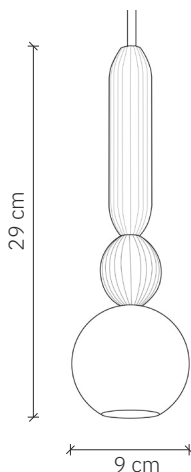

Bosca

design: 2024, Cezary Zadorożny

Model	Bosca
Material	Aluminium Brass
Finish	Painted aluminium and brass
Dimensions	Ø 9 cm, H: 29 cm
Power cord	Power cable in black silicone braid
Power supply	LED driver – integrated
Light Source	LED module 6W, dimmable
Ceiling rose	Dedicated aluminum ceiling rose
Weight	0,8 kg

Bosca

design: 2024, Cezary Zadorożny

Model	Bosca
EAN code	5902730888871
Producer	LOFTLIGHT Bottonova Sp. z o. o.
Design	Cezary Zadorożny
Type	Pendant lamp
Materials	Aluminium Brass
Finish	Painted aluminium and brass
Diameter	9 cm
Height	29 cm
Power cord	Power cable in black silicone braid
Standard cord length	120 cm
Power supply	LED driver – integrated, 220-240V
Light source	LED module 6W, dimmable
Light colour	3000K
Light stream	~600 lm
Color Rendering Index	95 Ra
Ceiling rose	Dedicated aluminum ceiling rose
Number of light points	1
Weight	0,8 kg
IP protection degree	IP20