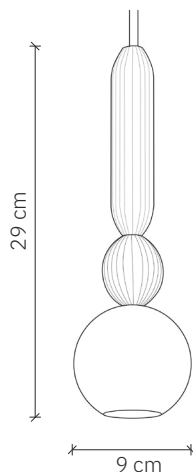

# Bosca Velvet

design: 2024, Cezary Zadorożny

<b>Model</b>	Bosca Velvet
<b>Material</b>	Aluminium   Brass
<b>Finish</b>	Aluminium and brass covered with velvet structure
<b>Dimensions</b>	Ø 9 cm, H: 29 cm
<b>Power cord</b>	Power cable in black silicone braid
<b>Power supply</b>	LED driver – integrated
<b>Light Source</b>	LED module 6W, dimmable
<b>Ceiling rose</b>	Dedicated velvet ceiling rose
<b>Weight</b>	0,85 kg

# Bosca Velvet

design: 2024, Cezary Zadorożny

Model	Bosca Velvet
EAN code	5902730888888
Producer	LOFTLIGHT   Bottonova Sp. z o. o.
Design	Cezary Zadorożny
Type	Pendant lamp
Materials	Aluminium   Brass
Finish	Aluminium and brass covered with velvet structure
Diameter	9 cm
Height	29 cm
Power cord	Power cable in black silicone braid
Standard cord length	120 cm
Power supply	LED driver – integrated, 220-240V
Light source	LED module 6W, dimmable
Light colour	3000K
Light stream	~600 lm
Color Rendering Index	95 Ra
Ceiling rose	Dedicated velvet ceiling rose
Number of light points	1
Weight	0,85 kg
IP protection degree	IP20