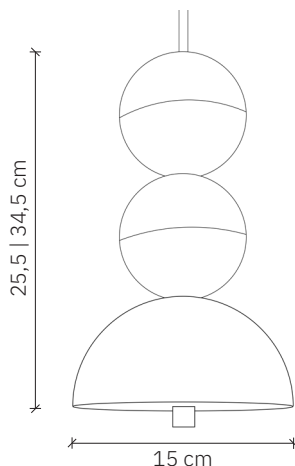

Bosfor 2 | 3

design: 2022, Cezary Zadorożny

Model	Bosfor
Material	Aluminium Concrete Glass
Finish	Painted aluminium, coloured concrete, sandblasted glass
Dimensions	Ø 15 cm, H (with 2 balls): 25,5 cm, H (with 3 balls): 34,5 cm
Power cord	Power cable in black silicone braid
Power supply	LED driver – integrated
Light Source	LED module 14W, dimmable
Ceiling rose	Dedicated concrete ceiling rose
Weight	2 balls: 2,05 kg, 3 balls: 2,7 kg

Bosfor 2 | 3

design: 2022, Cezary Zadorożny

Model	Bosfor
EAN code	2 balls: 5902730888093, 3 balls: 5902730888109
Producer	LOFTLIGHT Bottonova Sp. z o. o.
Design	Cezary Zadorożny
Type	Pendant lamp
Materials	Aluminium Concrete Sandblasted glass
Finish	Painted aluminium, coloured concrete, sandblasted glass
Diameter	15 cm
Height	25,5 cm (2 balls), 34,5 cm (3 balls)
Ball diameter	9 cm
Power cord	Power cable in black silicone braid
Standard cord length	120 cm
Power supply	LED driver – integrated, 220-240V
Light source	LED module 14W, dimmable
Light colour	3000K
Light stream	~1400 lm
Color Rendering Index	95 Ra
Ceiling rose	Dedicated concrete ceiling rose
Number of light points	1
Weight	2 balls: 2,05 kg, 3 balls: 2,7 kg
IP protection degree	IP20