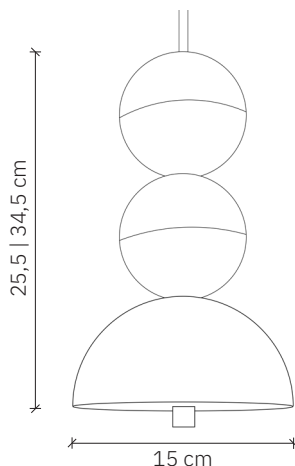

Bosfor Velvet 2 | 3

design: 2022, Cezary Zadorożny

Model	Bosfor Velvet
Material	Aluminium Concrete Glass
Finish	Aluminium covered with velvet structure, coloured concrete, sandblasted
Dimensions	Ø 15 cm, H (with 2 balls): 25,5 cm, H (with 3 balls): 34,5
Power cord	Power cable in black silicone braid
Power supply	LED driver – integrated
Light Source	LED module 14W, dimmable
Ceiling rose	Dedicated concrete ceiling rose
Weight	2 balls: 2,08 kg, 3 balls: 2,73 kg

Bosfor Velvet 2 | 3

design: 2022, Cezary Zadorożny

Model	Bosfor Velvet
EAN code	2 balls: 5902730888116, 3 balls: 5902730888123
Producer	LOFTLIGHT Bottonova Sp. z o. o.
Design	Cezary Zadorożny
Type	Pendant lamp
Materials	Aluminium Concrete Sandblasted glass
Finish	Aluminium covered with velvet structure, coloured concrete, sandblasted glass
Diameter	15 cm
Height	25,5 cm (2 balls), 34,5 cm (3 balls)
Ball diameter	9 cm
Power cord	Power cable in black silicone braid
Standard cord length	120 cm
Power supply	LED driver – integrated, 220-240V
Light source	LED module 14W, dimmable
Light colour	3000K
Light stream	~1400 lm
Color Rendering Index	95 Ra
Ceiling rose	Dedicated concrete ceiling rose
Number of light points	1
Weight	2 balls: 2,08 kg, 3 balls: 2,73 kg
IP protection degree	IP20