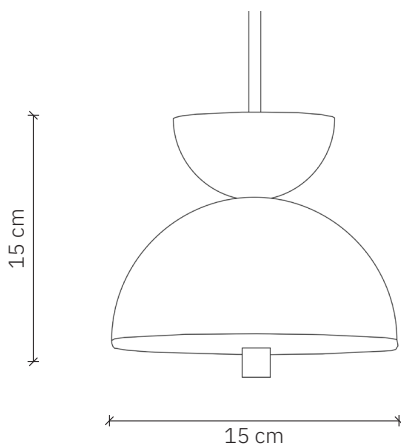

Boston

design: 2024, Cezary Zadorożny

Model	Boston
Material	Concrete Aluminium Sandblasted glass
Finish	Coloured concrete, painted aluminium
Dimensions	Ø 15 cm, H: 15 cm, hemisphere diameter: 9 cm
Power cord	Power cable in black silicone braid
Power supply	LED driver – integrated
Light Source	LED module 14W, dimmable
Ceiling rose	Dedicated concrete ceiling rose
Weight	1,15 kg

Boston

design: 2024, Cezary Zadorożny

Model	Boston
EAN code	5902730889120
Producer	LOFTLIGHT Bottonova Sp. z o. o.
Design	Cezary Zadorożny
Type	Pendant lamp
Materials	Concrete Aluminium Sandblasted glass
Finish	Coloured concrete, painted aluminium
Diameter	15 cm
Height	15 cm
Hemisphere diameter	9 cm
Power cord	Power cable in black silicone braid
Standard cord length	120 cm
Power supply	LED driver – integrated, 220-240V
Light source	LED module 14W, dimmable
Light colour	3000 K
Light stream	~1400 lm
Color Rendering Index	95 Ra
Ceiling rose	Dedicated concrete ceiling rose
Number of light points	1
Weight	1,15 kg
IP protection degree	IP20