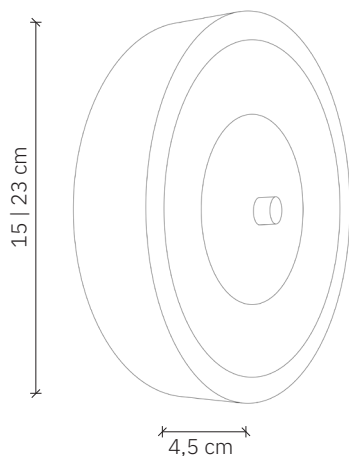

Bugie 15 | 23

design: 2024, Cezary Zadorożny

Model	Bugie
Material	Wood Glass Aluminium
Finish	Raw wood, painted aluminium
Dimensions	Ø 15 cm, H: 4,5 cm, Ø 23 cm, H: 4,5 cm
Power supply	LED driver – integrated
Light Source	LED module 14W, dimmable
Weight	-

Bugie 15 | 23

design: 2024, Cezary Zadorożny

Model	Bugie
EAN code	15: 5902730888833; 23: 5902730888840
Producer	LOFTLIGHT Bottonova Sp. z o. o.
Design	Cezary Zadorożny
Type	Wall lamp
Materials	American walnut wood Sandblasted glass Aluminium
Finish	Raw wood, painted aluminium
Diameter	15 cm, 23 cm
Height	4,5 cm
Power supply	LED driver – integrated, 220-240V
Light source	LED module 14W, dimmable
Light colour	3000K
Light stream	~1400 lm
Color Rendering Index	95 Ra
Number of light points	1
Weight	-
IP protection degree	IP20