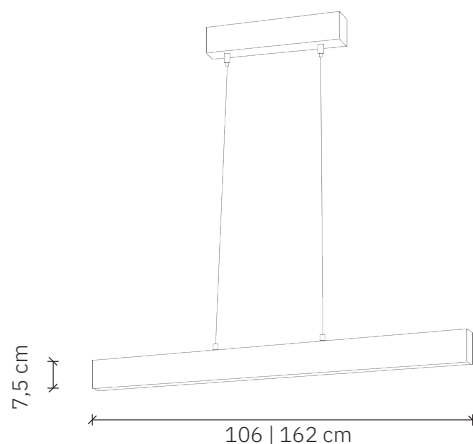

Concrete Line 106 | 162

design: 2017, Cezary Zadorożny

| | |
|---------------------|--|
| Model | Concrete Line 106 162 |
| Material | Concrete Steel |
| Finish | Coloured concrete, stainless steel elements |
| Dimensions | Concrete Line 106: L: 106 cm, H: 7,5 cm, D: 4 cm Concrete Line 162: L: 162 cm, H: 7,5 cm, D: 4 cm |
| Power supply | LED driver – external |
| Light Source | 106: LED module 18W, 162: LED module 28W, dimmable |
| Ceiling rose | Dedicated concrete ceiling rose with built-in driver |
| Weight | 106: 4kg; 162: 10kg |

Concrete Line 106 | 162

design: 2017, Cezary Zadorożny

| | |
|------------------------|--|
| Model | Concrete Line 106 162 |
| EAN code | 106: 5902730884576 ; 162: 5902730885733 |
| Producer | LOFTLIGHT Bottonova Sp. z o. o. |
| Design | Cezary Zadorożny |
| Type | Pendant lamp |
| Materials | Concrete Steel |
| Finish | Coloured concrete, stainless steel elements |
| Length | 106 cm 162 cm |
| Height | 7,5 cm |
| Depth | 4 cm |
| Standard cables length | 120 cm |
| Power supply | LED driver – external, 220-240V |
| Light source | 106: LED module 18W, 162: LED module 28W, dimmable |
| Light colour | 3000 K/4200 K |
| Color Rendering Index | 95 Ra |
| Light stream | 160: ~1800 lm; 162: ~2800lm |
| Ceiling rose | Dedicated concrete ceiling rose with built-in driver |
| Number of light points | 1 |
| Weight | 106: 4kg; 162: 10kg |
| IP protection degree | IP20 |