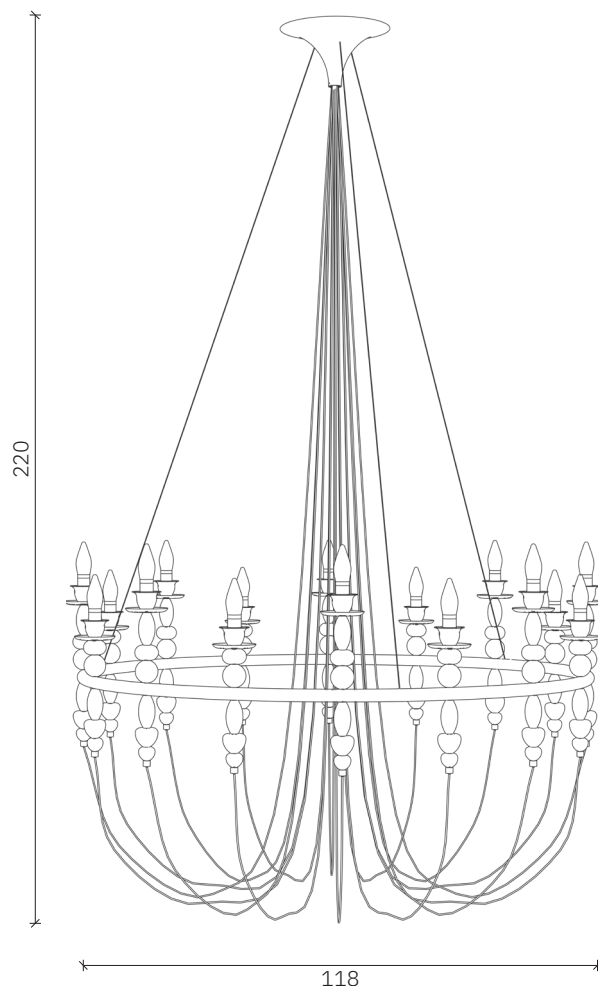

Dracula

design: 2024, Cezary Zadorożny

Model	Dracula
Material	Aluminium Brass Steel
Dimensions	Ø 118 cm, h 220 cm
Finish	Velvet with long pile
Power cord	Black mohair 300 cm
Steel cables length	158 cm
Power supply	220-240V
Light source	16 x E14
Ceiling rose	Dedicated velvet ceiling rose
Weight	
Packaging	

User Manual:

- Gently remove the packaging.
- Before starting the installation, check if the product is complete and contains all elements without any damage.
- Check if all cables have undamaged insulation of wires and conductors.
- If any damage occurred during transport, report it to the seller.
- Turn off the power in the room where the lamp will be installed. Switch off the circuit breakers or the main power switch.
- It is recommended that the fixture be installed by an electrician or a properly trained person.
- The manufacturer does not provide wall plugs with the lamp. It is recommended to purchase plugs specifically designed for the mounting surface.
- Use only recommended bulbs to avoid overheating.

Dracula

design: 2024, Cezary Zadorożny

Model	Dracula
EAN code	5902730888857
Producer	LOFTLIGHT Bottonova Sp. z o. o.
Design	Cezary Zadorożny
Type	Pendant lamp
Materials	Aluminium Brass Steel
Finish	Velvet
Diameter	118 cm
Height	220 cm
Power cord	Black mohair 300 cm
Steel cables lenght	158 cm
Power supply	220V
Light source	E14
Ceiling rose	Dedicated velvet ceiling rose
Number of light points	16
IP protection degree	IP20