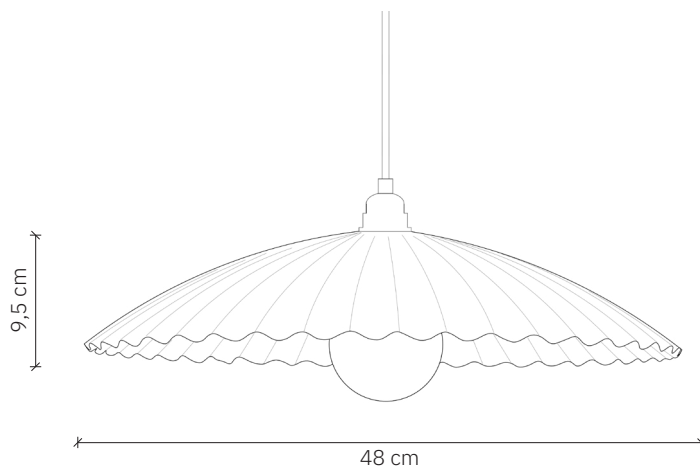

# Fala IP65

design: 2022, Cezary Zadorożny

<b>Model</b>	Fala IP65
<b>Material</b>	Aluminium
<b>Finish</b>	Painted aluminium
<b>Dimensions</b>	Ø 48 cm, H: 9,5 cm
<b>Power cord</b>	Power cable in black silicone braid
<b>Power supply</b>	220-240V
<b>Light Source</b>	E27 max. 12W (not included)
<b>Ceiling rose</b>	Dedicated aluminium ceiling rose
<b>Weight</b>	1,6 kg

# Fala IP65

design: 2022, Cezary Zadorożny

Model	Fala IP65
EAN code	5902730888277
Producer	LOFTLIGHT   Bottonova Sp. z o. o.
Design	Cezary Zadorożny
Type	Pendant lamp
Materials	Aluminium
Finish	Painted aluminium
Diameter	48 cm
Height	9,5 cm
Power cord	Power cable in black silicone braid
Standard cord length	120 cm
Power supply	220-240V
Light source	E27 max. 12W (not included)
Ceiling rose	Dedicated aluminium ceiling rose
Number of light points	1
Weight	1,6 kg
IP protection degree	IP65