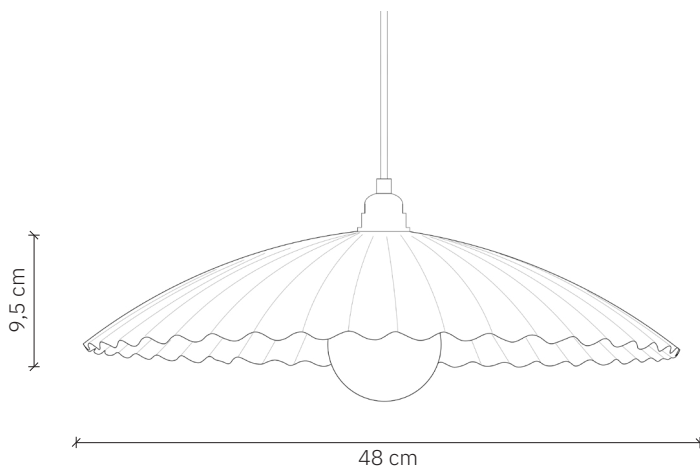

Fala

design: 2022, Cezary Zadorożny

Model	Fala
Material	Aluminium
Finish	Painted aluminium
Dimensions	Ø 48 cm, H: 9,5 cm
Power cord	Power cable in black silicone braid
Power supply	220-240V
Light Source	E27 max. 60W (not included)
Ceiling rose	Dedicated aluminium ceiling rose
Weight	1,35 kg

Fala

design: 2022, Cezary Zadorożny

Model	Fala
EAN code	5902730887249
Producer	LOFTLIGHT Bottonova Sp. z o. o.
Design	Cezary Zadorożny
Type	Pendant lamp
Materials	Aluminium
Finish	Painted aluminium
Diameter	48 cm
Height	9,5 cm
Power cord	Power cable in black silicone braid
Standard cord length	120 cm
Power supply	220-240V
Light source	E27 max. 60W (not included)
Ceiling rose	Dedicated aluminium ceiling rose
Number of light points	1
Weight	1,35kg
IP protection degree	IP20