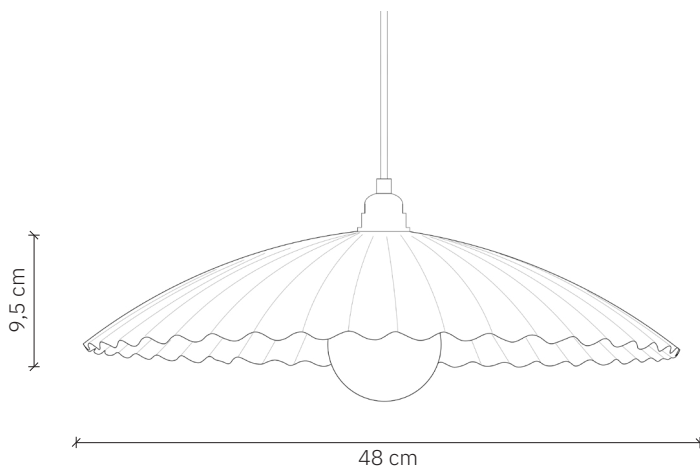

# Fala

design: 2022, Cezary Zadorożny

<b>Model</b>	Fala
<b>Material</b>	Aluminium
<b>Finish</b>	Aluminium covered with velvet structure
<b>Dimensions</b>	Ø 48 cm, H: 9,5 cm
<b>Power cord</b>	Power cable in black silicone braid
<b>Power supply</b>	220-240V
<b>Light Source</b>	E27 max. 60W (not included)
<b>Ceiling rose</b>	Dedicated velvet ceiling rose
<b>Weight</b>	1,45 kg

# Fala

design: 2022, Cezary Zadorożny

Model	Fala
EAN code	5902730887430
Producer	LOFTLIGHT   Bottonova Sp. z o. o.
Design	Cezary Zadorożny
Type	Pendant lamp
Materials	Aluminium
Finish	Aluminium covered with velvet structure
Diameter	48 cm
Height	9,5 cm
Power cord	Power cable in black silicone braid
Standard cord length	120 cm
Power supply	220-240V
Light source	E27 max. 60W (not included)
Ceiling rose	Dedicated velvet ceiling rose
Number of light points	1
Weight	1,45kg
IP protection degree	IP20