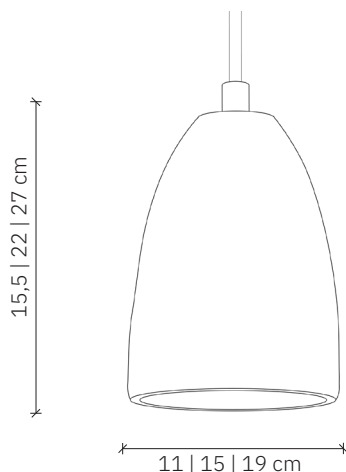

Febe 11 | 15 | 19

design: 2012, Cezary Zadorożny

Model	Febe 11 15 19
Material	Hand-cast concrete
Finish	Coloured concrete
Dimensions	Ø 11 cm, H: 15,5 cm; Ø 15 cm, H: 22 cm; Ø 19 cm, H: 27 cm
Power cord	Power cable in black silicone braid
Power supply	220-240V
Light Source	E27 max. 40W
Ceiling rose	Dedicated concrete ceiling rose
Weight	-

Febe 11 | 15 | 19

design: 2012, Cezary Zadorożny

Model	Febe 11 15 19
EAN code Febe 11	5902730880240
EAN code Febe 15	5902730880493
EAN code Febe 19	5902730880745
Producer	LOFTLIGHT Bottonova Sp. z o. o.
Design	Cezary Zadorożny
Type	Pendant lamp
Materials	Hand-cast concrete
Finish	Coloured concrete
Diameter	11 cm 15 cm 19 cm
Height	15,5 cm 22 cm 27 cm
Power cord	Power cable in black silicone braid
Standard cord length	120 cm
Power supply	220-240V
Light source	E27 max. 40W (bulb sold separately)
Ceiling rose	Dedicated concrete ceiling rose
Number of light points	1
Weight	-
IP protection degree	IP20