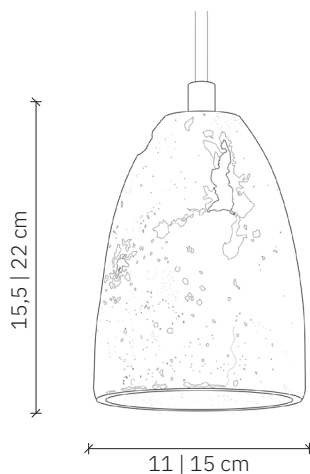

Febe Volcano 11 | 15

design: 2012, Cezary Zadorożny

| | |
|---------------------|---|
| Model | Febe Volcano 11 15 |
| Material | Hand-cast concrete |
| Finish | Coloured concrete |
| Dimensions | Ø 11 cm, H: 15,5 cm; Ø 15 cm, H: 22 cm; Ø 19 cm, H: 27 cm |
| Power cord | Power cable in black silicone braid |
| Power supply | 220-240V |
| Light Source | E27 max. 15W |
| Ceiling rose | Dedicated concrete ceiling rose |
| Weight | 11: 0,8 kg; 15: 1,5 kg |

Febe Volcano 11 | 15

design: 2012, Cezary Zadorożny

| | |
|--------------------------|-------------------------------------|
| Model | Febe Volcano 11 15 |
| EAN code Febe Volcano 11 | 5902730881247 |
| EAN code Febe Volcano 15 | 5902730885795 |
| Producer | LOFTLIGHT Bottonova Sp. z o. o. |
| Design | Cezary Zadorożny |
| Type | Pendant lamp |
| Materials | Hand-cast concrete |
| Finish | Coloured concrete |
| Diameter | 11 cm 15 cm |
| Height | 15,5 cm 22 cm |
| Power cord | Power cable in black silicone braid |
| Standard cord length | 120 cm |
| Power supply | 220-240V |
| Light source | E27 max. 15W (bulb sold separately) |
| Ceiling rose | Dedicated concrete ceiling rose |
| Number of light points | 1 |
| Weight | 11: 0,8 kg; 15: 1,5 kg |
| IP protection degree | IP20 |