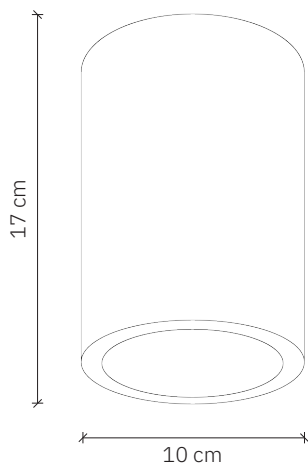

Funta

design: 2017, Cezary Zadorożny

Model	Funta
Material	Concrete
Finish	Coloured concrete
Dimensions	Ø 10 cm, H: 17 cm
Power supply	220-240V
Light Source	LED GU10 max. 15W (the set includes 5W LED)
Weight	-

Funta

design: 2017, Cezary Zadorożny

Model	Funta
EAN code	5902730885818
Producer	LOFTLIGHT Bottonova Sp. z o. o.
Design	Cezary Zadorożny
Type	Ceiling lamp
Materials	Concrete
Finish	Coloured concrete
Diameter	10 cm
Height	17 cm
Power supply	220-240V
Light source	LED GU10 max. 15W (the set includes 5W LED)
Light colour	2900K
Light stream	~ 480 lm
Number of light points	1
Weight	-
IP protection degree	IP20