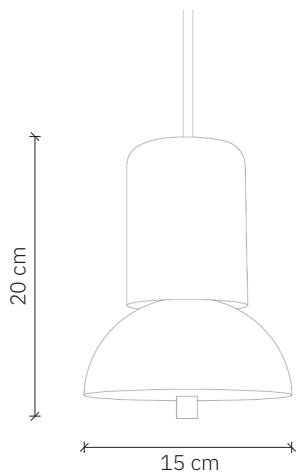

# Giro Velvet

design: 2022, Cezary Zadorożny

<b>Model</b>	Giro Velvet
<b>Material</b>	Aluminium   Concrete   Glass
<b>Finish</b>	Aluminium covered with velvet structure, coloured concrete, sandblasted glass
<b>Dimensions</b>	Ø 15 cm, H: 20 cm
<b>Power cord</b>	Power cable in black silicone braid
<b>Power supply</b>	LED driver – integrated
<b>Light Source</b>	LED module 14W, dimmable
<b>Ceiling rose</b>	Dedicated concrete ceiling rose
<b>Weight</b>	1,65 kg

# Giro Velvet

design: 2022, Cezary Zadorożny

Model	Giro Velvet
EAN code	5902730887935
Producer	LOFTLIGHT   Bottonova Sp. z o. o.
Design	Cezary Zadorożny
Type	Pendant lamp
Materials	Aluminium   Concrete   Sandblasted glass
Finish	Aluminium covered with velvet structure, coloured concrete, sandblasted glass
Diameter	15 cm
Height	20 cm
Power cord	Power cable in black silicone braid
Standard cord length	120 cm
Power supply	LED driver – integrated, 220-240V
Light source	LED module 14W, dimmable
Light colour	3000K
Light stream	~ 1400 lm
Color Rendering Index	95 Ra
Ceiling rose	Dedicated concrete ceiling rose
Number of light points	1
Weight	1,65 kg
IP protection degree	IP20