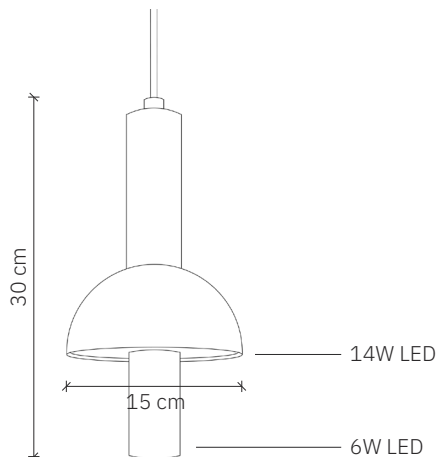

Hidalgo

design: 2024, Cezary Zadorożny

Model	Hidalgo
Material	Aluminium Glass
Finish	Painted aluminium, sandblasted glass
Dimensions	Ø 15 cm, H: 30 cm
Power cord	Power cable in black silicone braid
Power supply	LED driver – integrated
Light Source	1 x LED module 6W, 1 x LED module 14W
Ceiling rose	Dedicated aluminum ceiling rose
Weight	0,95 kg

User Manual:

- Gently remove the packaging.
- Before starting the installation, check if the product is complete and contains all elements without any damage.
- Check if all cables have undamaged insulation of wires and conductors.
- If any damage occurred during transport, report it to the seller.
- Turn off the power in the room where the lamp will be installed. Switch off the circuit breakers or the main power switch.
- It is recommended that the fixture be installed by an electrician or a properly trained person.
- The manufacturer does not provide wall plugs with the lamp. It is recommended to purchase plugs specifically designed for the mounting surface.
- Use only recommended bulbs to avoid overheating.
- It is recommended to install with gloves.

Hidalgo

design: 2024, Cezary Zadorożny

Model	Hidalgo
EAN code	5902730888543
Producer	LOFTLIGHT Bottonova Sp. z o. o.
Design	Cezary Zadorożny
Type	Pendant lamp
Materials	Aluminium Sandblasted glass
Finish	Painted aluminium, sandblasted glass
Diameter	15 cm
Height	30 cm
Power cord	Power cable in black silicone braid
Standard cord length	120 cm
Power supply	LED driver – integrated, 220-240V
Light source	1 x LED module 6W, 1 x LED module 14W,
Light colour	3000K
Light stream	~600 lm, ~1400 lm
Color Rendering Index	95 Ra
Ceiling rose	Dedicated aluminum ceiling rose
Number of light points	1
Weight	0,95 kg
IP protection degree	IP20