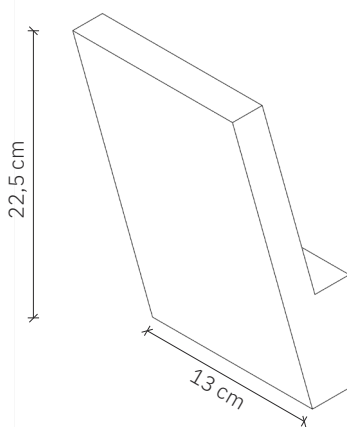

# Irma

design: 2018, Cezary Zadorożny

<b>Model</b>	Irma
<b>Material</b>	Hand-cast concrete
<b>Finish</b>	Coloured concrete
<b>Dimensions</b>	W: 13 cm, D: 9,2 cm, H: 22,5 cm
<b>Power supply</b>	LED driver – integrated
<b>Light Source</b>	LED module 3W, dimmable
<b>Weight</b>	1 kg

# Irma

design: 2018, Cezary Zadorożny

Model	Irma
EAN code	5902730885825
Producer	LOFTLIGHT   Bottonova Sp. z o. o.
Design	Cezary Zadorożny
Type	Wall lamp
Materials	Hand-cast concrete
Finish	Coloured concrete
Width	13 cm
Depth	9,2 cm
Height	22,5 cm
Power supply	LED driver – integrated, 220-240V
Light source	LED module 3W, dimmable
Light colour	4000K/2900K
Light stream	~300 lm
Color Rendering Index	95 Ra
Number of light points	1
Weight	1 kg
IP protection degree	IP20