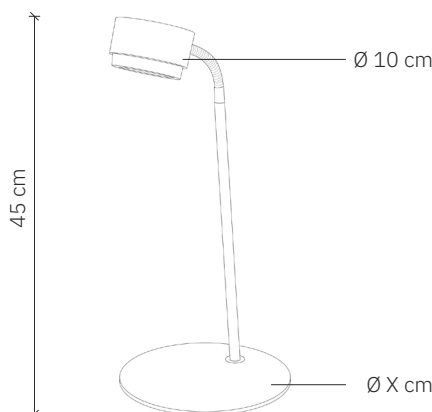

# Jubi Concrete Table

design: 2024, Cezary Zadorożny

<b>Model</b>	Jubi Concrete Table
<b>Material</b>	Aluminium   Concrete   Glass
<b>Finish</b>	Painted aluminium, coloured concrete, sandblasted glass
<b>Dimensions</b>	Lampshade diameter: Ø 10 cm, Base diameter: cm H: 45 cm
<b>Power cord</b>	Power cable in black silicone braid
<b>Power supply</b>	LED driver – integrated
<b>Light Source</b>	LED module 8W, dimmable (with an in-line dimmer)
<b>Weight</b>	-

# Jubi Concrete Table

design: 2024, Cezary Zadorożny

Model	Jubi Concrete Table
EAN code	5902730889168
Producer	LOFTLIGHT   Bottonova Sp. z o. o.
Design	Cezary Zadorożny
Type	Table lamp
Materials	Aluminium   Concrete   Sandblasted glass
Finish	Painted aluminium, coloured concrete, sandblasted glass
Lampshade diameter	10 cm
Base diameter	32 cm
Height	45 cm
Power cord	Power cable in black silicone braid
Standard cord length	160 cm
Power supply	LED driver – integrated, 220-240V
Light source	LED module 8W, dimmable (with an in-line dimmer)
Light colour	3000 K
Color Rendering Index	95 Ra
Light stream	~800 lm
Number of light points	1
Weight	-
IP protection degree	IP20