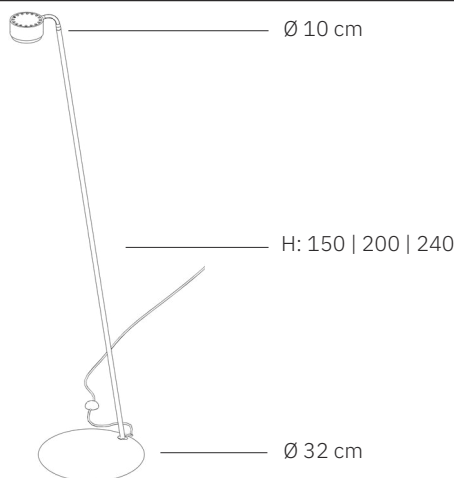

Jubi Concrete 150 | 200 | 240

design: 2023/24, Cezary Zadorożny

Model	Jubi Concrete
Material	Aluminium Concrete Glass
Finish	Painted aluminium, coloured concrete, sandblasted glass
Dimensions	Lampshade diameter: Ø 10 cm, Base diameter: 32 cm H: 150 200 240 cm
Power cord	Power cable in black silicone braid
Power supply	LED driver – integrated
Light Source	LED module 8W, dimmable (with an in-line dimmer)
Weight	150: 5,6 kg 200: 6 kg 240: 6,5 kg

User Manual:

- Gently remove the packaging.
- Before starting the installation, check if the product is complete and contains all elements without any damage.
- Check if all cables have undamaged insulation of wires and conductors.
- If any damage occurred during transport, report it to the seller.
- Turn off the power in the room where the lamp will be installed. Switch off the circuit breakers or the main power switch.
- It is recommended that the fixture be installed by an electrician or a properly trained person.
- The manufacturer does not provide wall plugs with the lamp. It is recommended to purchase plugs specifically designed for the mounting surface.
- Use only recommended bulbs to avoid overheating.
- It is recommended to install with gloves.

Jubi Concrete 150 | 200 | 240

design: 2023/24, Cezary Zadorożny

Model	Jubi Concrete
EAN code 150	5902730888550
EAN code 200	5902730888567
EAN code 240	5902730888864
Producer	LOFTLIGHT Bottonova Sp. z o. o.
Design	Cezary Zadorożny
Type	Floor lamp
Materials	Aluminium Concrete Sandblasted glass
Finish	Painted aluminium, coloured concrete, sandblasted glass
Lampshade diameter	10 cm
Base diameter	32 cm
Height	150 cm 200 cm 240 cm
Power cord	Power cable in black silicone braid
Standard cord length	180 cm
Power supply	LED driver – integrated, 220-240V
Light source	LED module 8W, dimmable (with an in-line dimmer)
Light colour	3000 K
Light stream	~800 lm
Color Rendering Index	95 Ra
Number of light points	1
Weight	150: 5,6 kg, 200: 6 kg, 240: 6,5 kg
IP protection degree	IP20