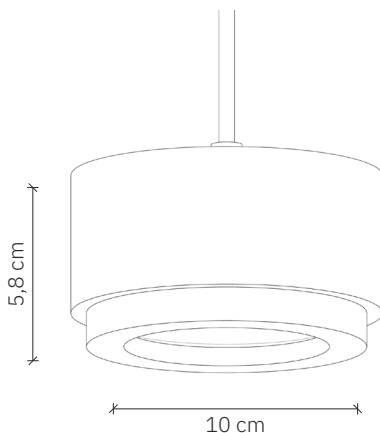

Jubi Pendant Wood

design: 2024, Cezary Zadorożny

Model	Jubi Pendant Wood
Material	Aluminium Wood Glass
Finish	Painted aluminium, raw wood, sandblasted glass
Dimensions	Ø 10 cm, H: 5,8 cm
Power cord	Power cable in black silicone braid
Power supply	LED driver – integrated
Light Source	LED module 8W, dimmable
Ceiling rose	Dedicated aluminum ceiling rose
Weight	-

Jubi Pendant Wood

design: 2024, Cezary Zadorożny

Model	Jubi Pendant Wood
EAN code	5902730888956
Producer	LOFTLIGHT Bottonova Sp. z o. o.
Design	Cezary Zadorożny
Type	Pendant lamp
Materials	Aluminium American walnut wood Sandblasted glass
Finish	Painted aluminium, raw wood, sandblasted glass
Diameter	10 cm
Height	5,8 cm
Power cord	Power cable in black silicone braid
Standard cord length	120 cm
Power supply	LED driver – integrated, 220-240V
Light source	LED module 8W, dimmable
Light colour	3000 K
Color Rendering Index	95 Ra
Light stream	~800 lm
Ceiling rose	Dedicated aluminum ceiling rose
Number of light points	1
Weight	-
IP protection degree	IP20