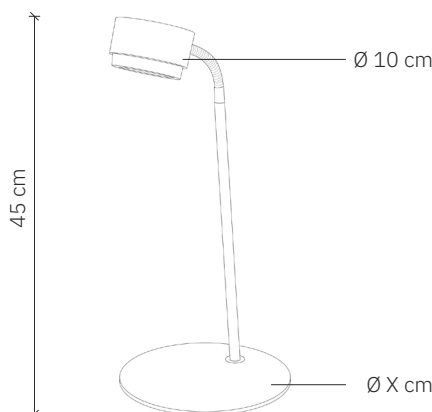

Jubi Wood Table

design: 2024, Cezary Zadorożny

Model	Jubi Wood Table
Material	Aluminium Wood Glass
Finish	Painted aluminium
Dimensions	Lampshade diameter: Ø 10 cm, Base diameter: cm H: 45 cm
Power cord	Power cable in black silicone braid
Power supply	LED driver – integrated
Light Source	Module LED 8W, (with an in-line dimmer)
Weight	-

User Manual:

- Gently remove the packaging.
- Before starting the installation, check if the product is complete and contains all elements without any damage.
- Check if all cables have undamaged insulation of wires and conductors.
- If any damage occurred during transport, report it to the seller.
- Turn off the power in the room where the lamp will be installed. Switch off the circuit breakers or the main power switch.
- It is recommended that the fixture be installed by an electrician or a properly trained person.
- The manufacturer does not provide wall plugs with the lamp. It is recommended to purchase plugs specifically designed for the mounting surface.
- Use only recommended bulbs to avoid overheating.
- It is recommended to install with gloves.

Jubi Wood Table

design: 2024, Cezary Zadorożny

Model	Jubi Wood Table
EAN code	5902730889151
Producer	LOFTLIGHT Bottonova Sp. z o. o.
Design	Cezary Zadorożny
Type	Table lamp
Materials	Aluminium American walnut wood Sandblasted glass
Finish	Painted aluminium elements, sandblasted glass
Lampshade diameter	10 cm
Base diameter	32 cm
Height	45 cm
Power cord	Power cable in black silicone braid
Standard cord length	160 cm
Power supply	LED driver – integrated, 220-240V
Light source	Module LED 8W, (with an in-line dimmer)
Light colour	3000 K
Color Rendering Index	95 Ra
Light stream	~ 800 lm
Number of light points	1
Weight	-
IP protection degree	IP20