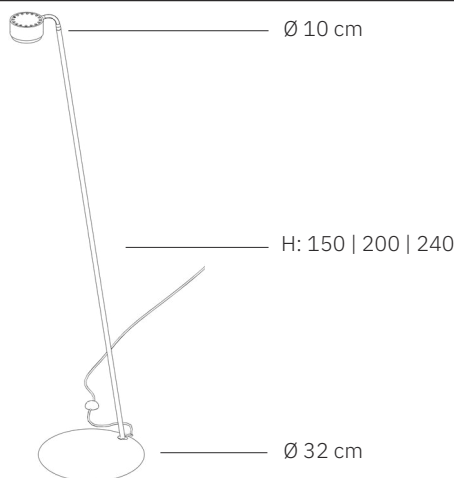

Jubi Wood 150 | 200 | 240

design: 2023/24, Cezary Zadorożny

Model	Jubi Wood
Material	Aluminium Wood Glass
Finish	Painted aluminium elements, sandblasted glass
Dimensions	Lampshade diameter: Ø 10 cm, Base diameter: 32 cm H: 150 200 240 cm
Power cord	Power cable in black silicone braid
Power supply	LED driver – integrated
Light Source	LED module 8W, dimmable (with an in-line dimmer)
Weight	150: 5,6 kg 200: 6 kg 240: 6,5 kg

User Manual:

- Gently remove the packaging.
- Before starting the installation, check if the product is complete and contains all elements without any damage.
- Check if all cables have undamaged insulation of wires and conductors.
- If any damage occurred during transport, report it to the seller.
- Turn off the power in the room where the lamp will be installed. Switch off the circuit breakers or the main power switch.
- It is recommended that the fixture be installed by an electrician or a properly trained person.
- The manufacturer does not provide wall plugs with the lamp. It is recommended to purchase plugs specifically designed for the mounting surface.
- Use only recommended bulbs to avoid overheating.
- It is recommended to install with gloves.

Jubi Wood 150 | 200 | 240

design: 2023/24, Cezary Zadorożny

Model	Jubi Wood
EAN code 150	5902730888895
EAN code 200	5902730888901
EAN code 240	5902730888918
Producer	LØFTLIGHT Bottonova Sp. z o. o.
Design	Cezary Zadorożny
Type	Floor lamp
Materials	Aluminium American walnut wood Sandblasted glass
Finish	Painted aluminium elements, sandblasted glass
Lampshade diameter	10 cm
Base diameter	32 cm
Height	150 cm 200 cm 240 cm
Power cord	Power cable in black silicone braid
Standard cord length	180 cm
Power supply	LED driver – integrated, 220-240V
Light source	LED module 8W, dimmable (with an in-line dimmer)
Light colour	3000 K
Light stream	~800 lm
Color Rendering Index	95 Ra
Number of light points	1
Weight	150: 5,6 kg, 200: 6 kg, 240: 6,5 kg
IP protection degree	IP20