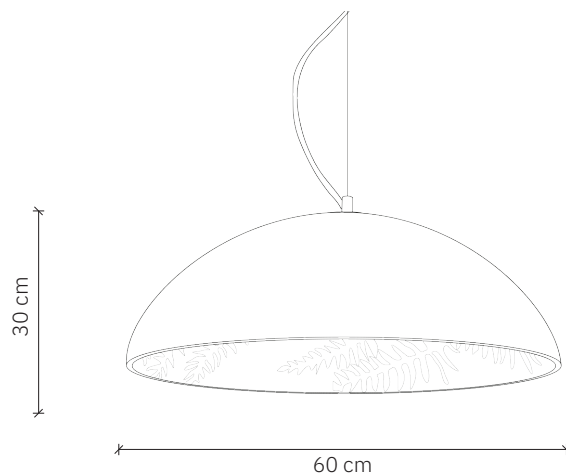

# Jungle Deco

design: 2018, Cezary Zadorożny

<b>Model</b>	Jungle Deco
<b>Material</b>	Concrete   Steel
<b>Finish</b>	Coloured concrete, stainless steel
<b>Dimensions</b>	Ø 60 cm, H: 30 cm
<b>Power cord</b>	Power cable in black silicone braid
<b>Power supply</b>	220-240V
<b>Light Source</b>	E27 max. 60W (not included)
<b>Ceiling rose</b>	Dedicated concrete ceiling rose
<b>Weight</b>	-

# Jungle

design: 2018, Cezary Zadorożny

Model	Jungle Deco
EAN code	5902730880646
Producer	LOFTLIGHT   Bottonova Sp. z o. o.
Design	Cezary Zadorożny
Type	Pendant lamp
Materials	Concrete   Steel
Finish	Coloured concrete, stainless steel
Diameter	60 cm
Height	30 cm
Power cord	Power cable in black silicone braid
Standard cord length	120 cm
Power supply	220-240V
Light source	E27 max. 40W (not included)
Ceiling rose	Dedicated concrete ceiling rose
Number of light points	1
Weight	-
IP protection degree	IP20