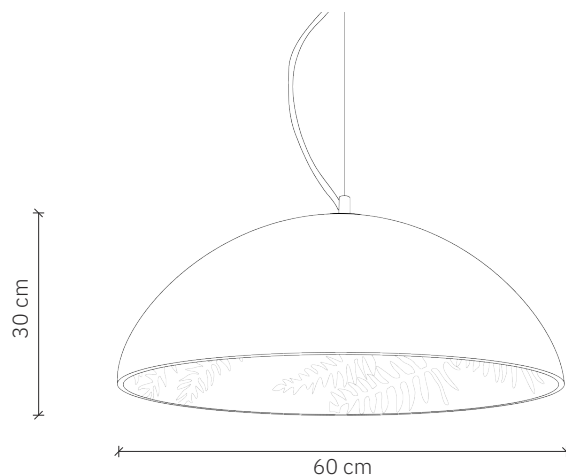

# Jungle

design: 2018, Cezary Zadorożny

<b>Model</b>	Jungle
<b>Material</b>	Concrete   Steel
<b>Finish</b>	Coloured concrete, stainless steel
<b>Dimensions</b>	Ø 60 cm, H: 30 cm
<b>Power cord</b>	Power cable in black silicone braid
<b>Power supply</b>	220-240V
<b>Light Source</b>	E27 max. 60W (not included)
<b>Ceiling rose</b>	Dedicated concrete ceiling rose
<b>Weight</b>	-

# Jungle

design: 2018, Cezary Zadorożny

Model	Jungle
EAN code	5902730885849
Producer	LOFTLIGHT   Bottonova Sp. z o. o.
Design	Cezary Zadorożny
Type	Pendant lamp
Materials	Concrete   Steel
Finish	Coloured concrete, stainless steel
Diameter	60 cm
Height	30 cm
Power cord	Power cable in black silicone braid
Standard cord length	120 cm
Power supply	220-240V
Light source	E27 max. 40W (not included)
Ceiling rose	Dedicated concrete ceiling rose
Number of light points	1
Weight	-
IP protection degree	IP20