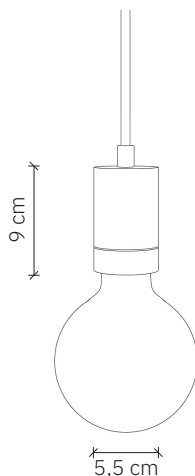

Kalla 1

design: 2015, Cezary Zadorożny

Model	Kalla 1
Material	Hand-cast concrete Metal
Finish	Coloured concrete, metal elements
Dimensions	Ø 5,5 cm, H: 9 cm
Power cord	Power cable in black silicone braid
Power supply	220-240V
Light Source	E27 max. 60 W (bulb sold separately)
Ceiling rose	Dedicated concrete ceiling rose
Weight	0,5 kg

Kalla 1

design: 2015, Cezary Zadorożny

Model	Kalla 1
EAN code	5902730883494
Producer	LOFTLIGHT Bottonova Sp. z o. o.
Design	Cezary Zadorożny
Type	Pendant lamp
Materials	Hand-cast concrete Metal
Finish	Coloured concrete, metal elements
Diameter	5,5 cm
Height	9 cm
Power cord	Power cable in black silicone braid
Standard cord length	120 cm
Power supply	220-240V
Light source	E27 max. 60 W (bulb sold separately)
Ceiling rose	Dedicated concrete ceiling rose
Number of light points	1
Weight	0,5 kg
IP protection degree	IP20