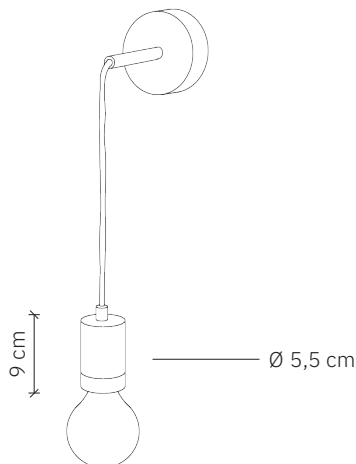

# Kalla 1 Wall

design: 2019, Cezary Zadorożny

<b>Model</b>	Kalla 1 Wall
<b>Material</b>	Hand-cast concrete   Metal
<b>Finish</b>	Coloured concrete, metal elements
<b>Dimensions</b>	Ø 5,5 cm, H: 9 cm
<b>Power cord</b>	Power cable in black silicone braid
<b>Power supply</b>	220-240V
<b>Light Source</b>	E27 max. 60 W (not included)
<b>Wall mounting cover</b>	Dedicated concrete ceiling rose
<b>Weight</b>	0,7 kg

## User Manual:

- Gently remove the packaging.
- Before starting the installation, check if the product is complete and contains all elements without any damage.
- Check if all cables have undamaged insulation of wires and conductors.
- If any damage occurred during transport, report it to the seller.
- Turn off the power in the room where the lamp will be installed. Switch off the circuit breakers or the main power switch.
- It is recommended that the fixture be installed by an electrician or a properly trained person.
- The manufacturer does not provide wall plugs with the lamp. It is recommended to purchase plugs specifically designed for the mounting surface.
- Use only recommended bulbs to avoid overheating.
- It is recommended to install with gloves.

# Kalla 1 Wall

design: 2019, Cezary Zadorożny

Model	Kalla 1 Wall
EAN code	5902730885870
Producer	LOFTLIGHT   Bottonova Sp. z o. o.
Design	Cezary Zadorożny
Type	Wall lamp
Materials	Hand-cast concrete   Metal
Finish	Coloured concrete, metal elements
Diameter	5,5 cm
Height	9 cm
Power cord	Power cable in black silicone braid
Standard cord length	20 cm
Power supply	220-240V
Light source	E27 max. 60 W (not included)
Wall mounting cover	Dedicated concrete ceiling rose
Number of light points	1
Weight	0,7 kg
IP protection degree	IP20