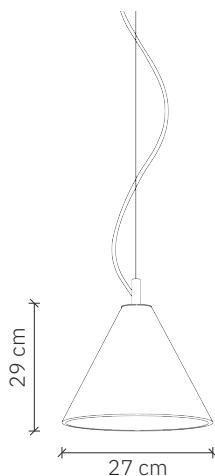

Kobe 3

design: 2014, Cezary Zadorożny

Model	Kobe 3
Material	Hand-cast concrete Steel
Finish	Coloured concrete, steel elements
Dimensions	Ø 27 cm, H: 21 cm
Power cord	Power cable in black silicone braid
Power supply	220-240V
Light Source	E27 max. 40 W (bulb sold separately)
Ceiling rose	Dedicated concrete ceiling rose
Weight	2,3 kg

User Manual:

- Gently remove the packaging.
- Before starting the installation, check if the product is complete and contains all elements without any damage.
- Check if all cables have undamaged insulation of wires and conductors.
- If any damage occurred during transport, report it to the seller.
- Turn off the power in the room where the lamp will be installed. Switch off the circuit breakers or the main power switch.
- It is recommended that the fixture be installed by an electrician or a properly trained person.
- The manufacturer does not provide wall plugs with the lamp. It is recommended to purchase plugs specifically designed for the mounting surface.
- Use only recommended bulbs to avoid overheating.
- It is recommended to install with gloves.

Kobe 3

design: 2014, Cezary Zadorożny

Model	Kobe 3
EAN code	5902730881995
Producer	LOFTLIGHT Bottonova Sp. z o. o.
Design	Cezary Zadorożny
Type	Pendant lamp
Materials	Hand-cast concrete Steel
Finish	Coloured concrete, steel elements
Diameter	27 cm
Height	21 cm
Power cord	Power cable in black silicone braid
Standard cord length	120 cm
Power supply	220-240V
Light source	E27 max. 40 W (bulb sold separately)
Ceiling rose	Dedicated concrete ceiling rose
Number of light points	1
Weight	2,3 kg
IP protection degree	IP20