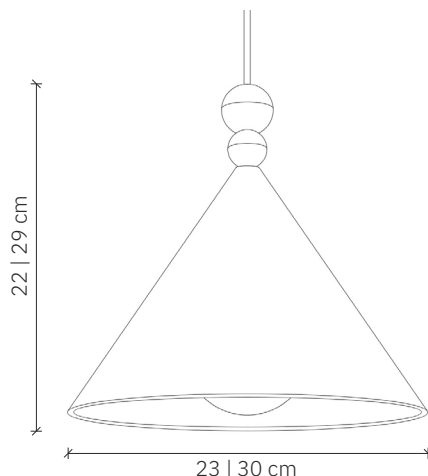

# Konko Concrete 23 | 30

design: 2022, Cezary Zadorożny

<b>Model</b>	Konko Concrete 23   30
<b>Material</b>	Hand-cast concrete
<b>Finish</b>	Coloured concrete
<b>Dimensions</b>	Konko Concrete 23: Ø 23 cm, H: 22 cm Konko Concrete 30: Ø 30 cm, H: 29 cm
<b>Power cord</b>	Power cable in black silicone braid
<b>Power supply</b>	220-240V
<b>Light Source</b>	E27 max. 40 W (bulb sold separately)
<b>Ceiling rose</b>	Dedicated concrete ceiling rose
<b>Weight</b>	23: 2,5 kg; 30: 3,5 kg

# Konko Concrete 23 | 30

design: 2022, Cezary Zadorożny

Model	Konko Concrete 23   30
EAN code Konko Concrete 23	5902730888345
EAN code Konko Concrete 30	5902730888352
Producer	LOFTLIGHT   Bottonova Sp. z o. o.
Design	Cezary Zadorożny
Type	Pendant lamp
Materials	Hand-cast concrete
Finish	Coloured concrete
Diameter	23 cm   30 cm
Height	22 cm   29 cm
Power cord	Power cable in black silicone braid
Standard cord length	120 cm
Power supply	220-240V
Light source	E27 max. 40 W (bulb sold separately)
Ceiling rose	Dedicated concrete ceiling rose
Number of light points	1
Weight	23: 2,5 kg; 30: 3,5 kg
IP protection degree	IP20