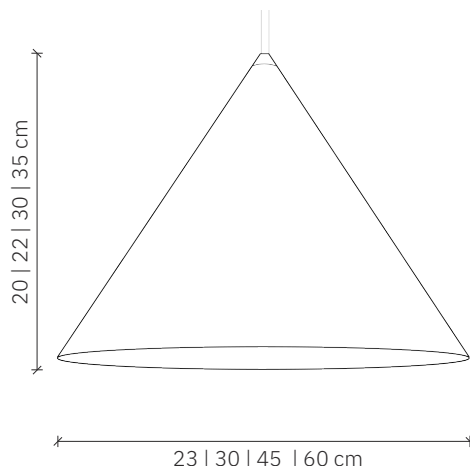

Konko Light Brass 30 | 45

design: 2019, Cezary Zadorożny

Model	Konko Light Brass
Material	Aluminium Brass
Finish	High polished brass, painted aluminium
Dimensions	Ø 30 cm, H: 22 cm Ø 45 cm, H: 30 cm
Power cord	Power cable in black silicone braid
Power supply	220-240V
Light Source	E27 max. 60W (not included)
Ceiling rose	Dedicated aluminium ceiling rose
Weight	30: 0,97 kg; 45: 1,88 kg