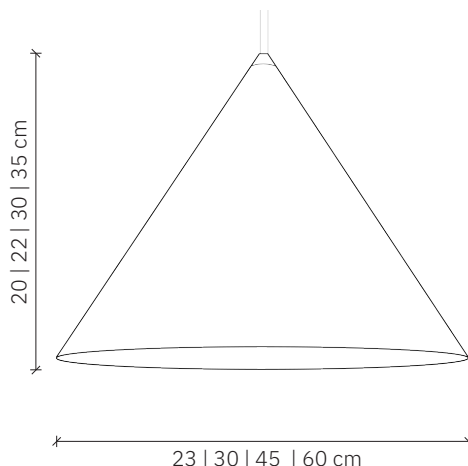

Konko Light 23 | 30 | 45 | 60

design: 2019, Cezary Zadorożny

Model	Konko Light
Material	Aluminium
Finish	Painted aluminium
Dimensions	Ø 23 cm, H: 20 cm, Ø 30 cm, H: 22 cm Ø 45 cm, H: 30 cm, Ø 60 cm, H: 35 cm
Power cord	Power cable in black silicone braid
Power supply	220-240V
Light Source	E27 max. 60W (not included)
Ceiling rose	Dedicated aluminium ceiling rose
Weight	23: 0,45 kg; 30: 0,6 kg; 45: 1,22 kg; 60: 2,05 kg