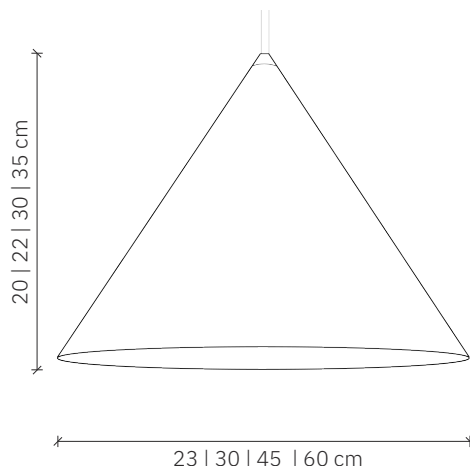

# Konko Light Velvet 23 | 30 | 45 | 60

design: 2019, Cezary Zadorożny

<b>Model</b>	Konko Light Velvet
<b>Material</b>	Aluminium
<b>Finish</b>	Aluminium covered with velvet structure
<b>Dimensions</b>	Ø 23 cm, H: 20 cm, Ø 30 cm, H: 22 cm Ø 45 cm, H: 30 cm, Ø 60 cm, H: 35 cm
<b>Power cord</b>	Power cable in black silicone braid
<b>Power supply</b>	220-240V
<b>Light Source</b>	E27 max. 60W (not included)
<b>Ceiling rose</b>	Dedicated velvet ceiling rose
<b>Weight</b>	23: 0,5 kg; 30: 0,68 kg; 45: 1,35 kg; 60: 2,2 kg