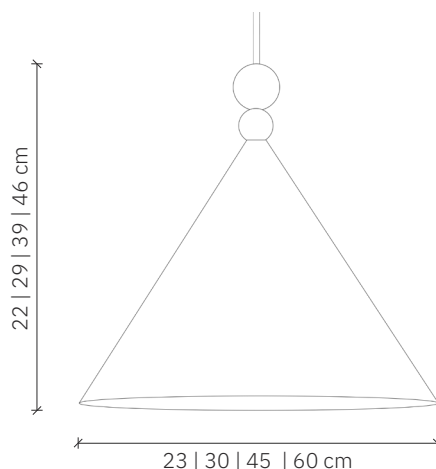

Konko 23 | 30 | 45 | 60

design: 2019, Cezary Zadorożny

Model	Konko
Material	Aluminium
Finish	Painted aluminium
Dimensions	Ø 23 cm, H: 22 cm, Ø 30 cm, H: 29 cm Ø 45 cm, H: 39 cm, Ø 60 cm, H: 46 cm
Power cord	Power cable in black silicone braid
Power supply	220-240V
Light Source	E27 max. 60W (not included)
Ceiling rose	Dedicated aluminium ceiling rose
Weight	23: 0,47 kg; 30: 0,62 kg; 45: 1,25 kg; 60: 2,1 kg

Konko 23 | 30 | 45 | 60

design: 2019, Cezary Zadorożny

Model	Konko
EAN code Konko 23	5902730888130
EAN code Konko 30	5902730886778
EAN code Konko 45	5902730886785
EAN code Konko 60	5902730886839
Producer	LOFTLIGHT Bottonova Sp. z o. o.
Design	Cezary Zadorożny
Type	Pendant lamp
Materials	Aluminium
Finish	Painted aluminium
Diameter	23 30 45 60 cm
Height	22 29 39 46 cm
Power cord	Power cable in black silicone braid
Standard cord length	120 cm
Power supply	220-240V
Light source	E27 max. 60W (not included)
Ceiling rose	Dedicated aluminium ceiling rose
Number of light points	1
Weight	23: 0,47 kg; 30: 0,62 kg; 45: 1,25 kg; 60: 2,1 kg
IP protection degree	IP20